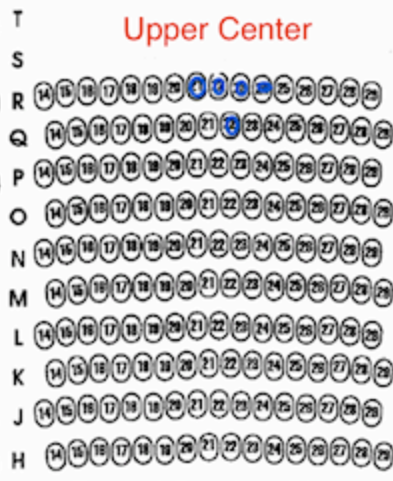

MICHAEL J FOX THEATRE
Upper Right

Upper Center

Upper Left

Recital Seating Chart

Lower Right

Lower Center

Lower Left

Stage